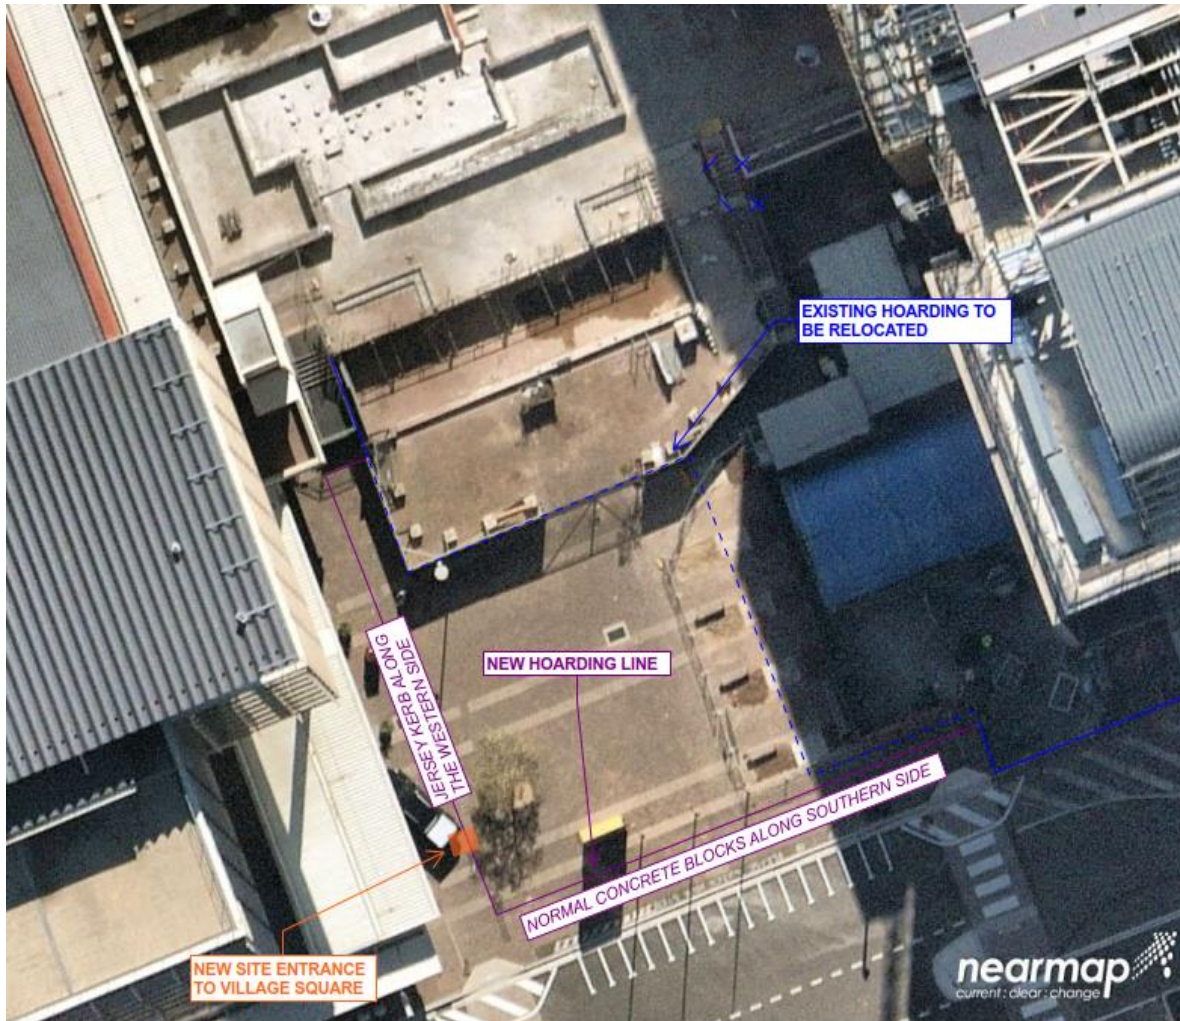

- ■ ■ EXISTING HOARDING TO BE RELOCATED
- ■ ■ EXISTING HOARDING TO REMAIN UNTOUCHED
- ■ ■ PROPOSED NEW HOARDING LINE