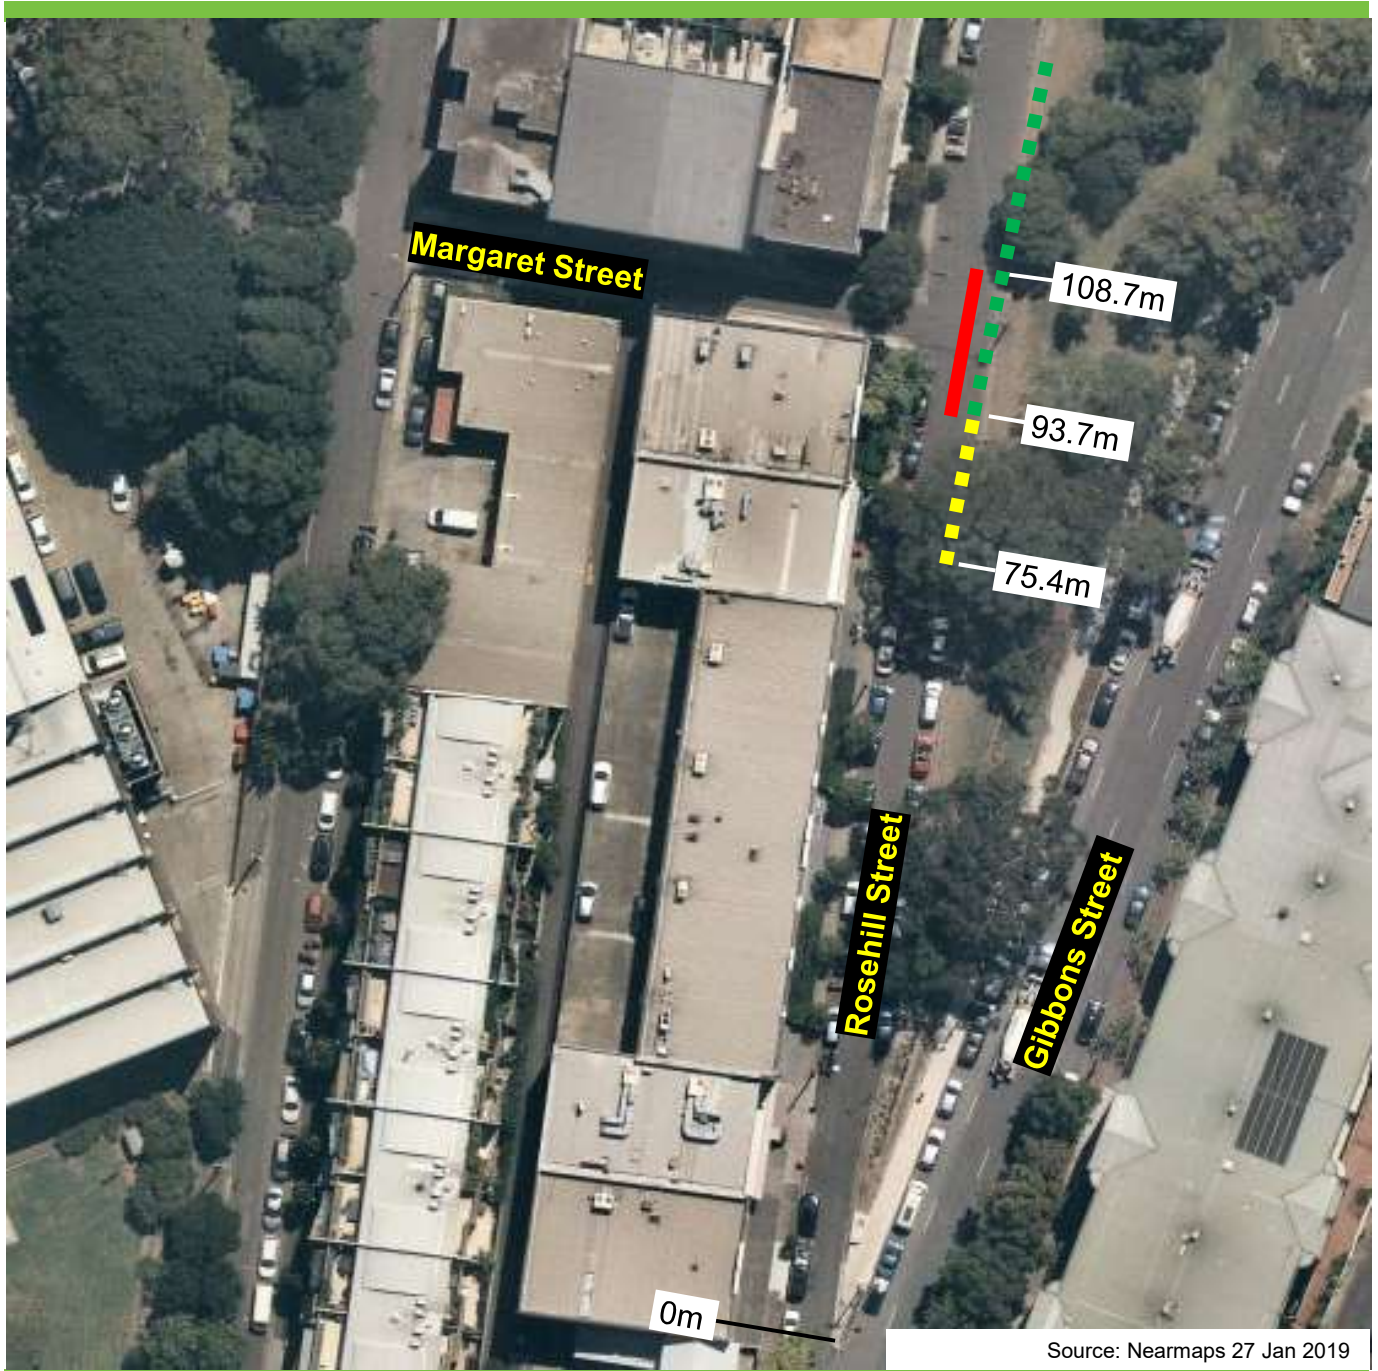

Proposal

Rosehill Street, Redfern Proposed parking changes

Existing

■ ■ ■ "No Stopping"

■ ■ ■ Unrestricted

Proposed

■ ■ ■ "No Parking"